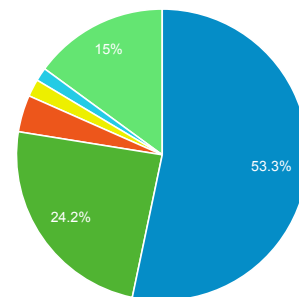

Visitors

● Visitors

Visits and Pages / Visit by Country / Territory

Country / Territory	Visits	Pages / Visit
Turkey	7,270	5.54
Philippines	1,568	1.45
United States	1,029	2.62
India	731	3.47
(not set)	338	1.87
Malaysia	166	2.27
United Kingdom	156	3.42
Pakistan	128	2.16
Indonesia	121	2.16
Germany	118	3.28

Visits by Language

■ en-us ■ tr ■ tr-tr ■ en-gb ■ en ■ Other

Visits by Browser

■ Chrome ■ Firefox ■ Internet Explorer ■ Safari ■ Opera Mini ■ Other

Visits by Full Referrer

■ google ■ (direct) ■ ocwconsortium.org/index.php ■ metu.edu.tr/tr/ ■ acikders.org.tr/ ■ Other