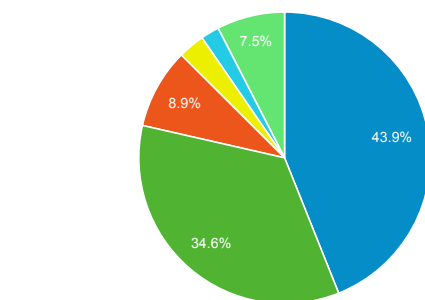

Visits by Language

■ en-us ■ tr ■ tr-tr ■ en-gb ■ en ■ Other