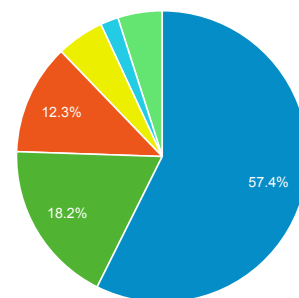

Visits by Browser

■ Chrome ■ Firefox ■ Internet Explorer ■ Safari ■ Opera Mini ■ Other