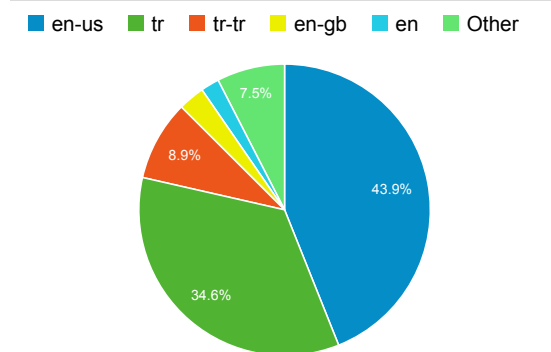

### Visit Duration by Page Title

Page Title	Visit Duration
Middle East Technical University OpenCourseWare	323:40:05
Course: Reclamation And Mine Closure	22:04:31
Course: Mekanizma Tekniği	21:27:08
Error	20:21:31
CHEMISTRY-EN: Laboratory Safety Rules and Regulations	18:49:28

### Visits by Keyword

Keyword	Visits
(not set)	6,233
(not provided)	3,925
ocw metu	111
metu ocw	103
ocw	102
laboratory safety rules and regulations	45
safety rules and regulations in the laboratory	35
ocw.metu.edu.tr	29

### Visitors

### Visits by Language