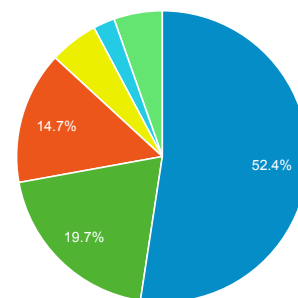

### Visitors

● Visitors

### Visits and Pages / Visit by Country / Territory

Country / Territory	Visits	Pages / Visit
Turkey	5,487	4.95
United States	1,088	2.61
India	802	2.93
Philippines	642	1.81
(not set)	265	1.86
Malaysia	263	1.93
United Kingdom	182	3.39
Pakistan	113	4.16
Germany	110	3.64
Canada	107	2.71

### Visits by Language

■ en-us ■ tr ■ tr-tr ■ en-gb ■ en ■ Other

### Visits by Browser

■ Chrome ■ Firefox  
■ Internet Explorer ■ Safari  
■ Android Browser ■ Other