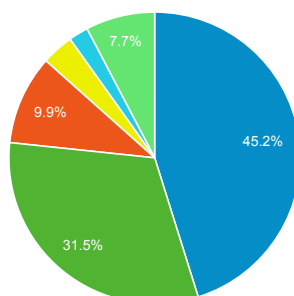

Visits by Language

■ en-us ■ tr ■ tr-tr ■ en-gb ■ en ■ Other