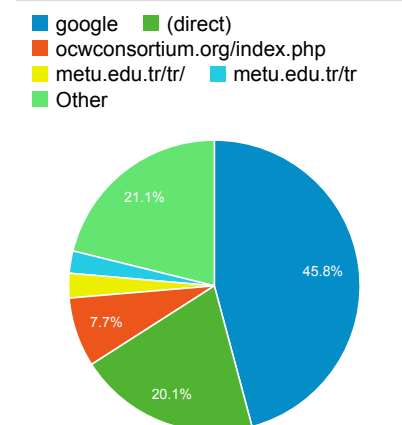

Visits by Full Referrer