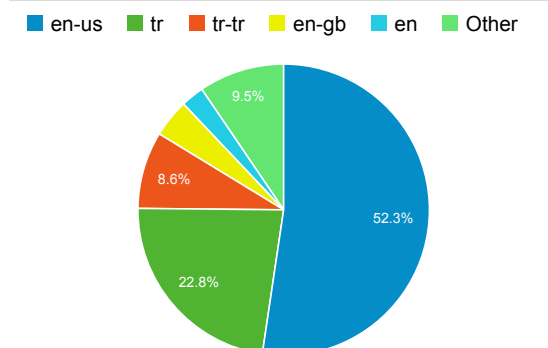

### Visit Duration by Page Title

| Page Title                                      | Visit Duration |
|---|----------------|
| Middle East Technical University OpenCourseWare | 142:35:24      |
| Course: Introduction to Bioinformatics          | 27:24:21       |
| Error   | 20:28:06       |
| Course: Java ile Nesne Yönelimli Programlama I  | 14:01:36       |
| Course: Mekanizma Tekniği                       | 11:48:16       |

### Visits by Keyword

| Keyword                          | Visits |
|----------------------------------|--------|
| (not set)                        | 5,021  |
| (not provided)                   | 2,444  |
| probability and random variables | 40     |
| physics lab experiments          | 29     |
| principles of remote sensing     | 27     |
| physics laboratory experiments   | 18     |
| ocw metu                         | 16     |
| system thinking ppt              | 16     |

### Visitors

### Visits by Language