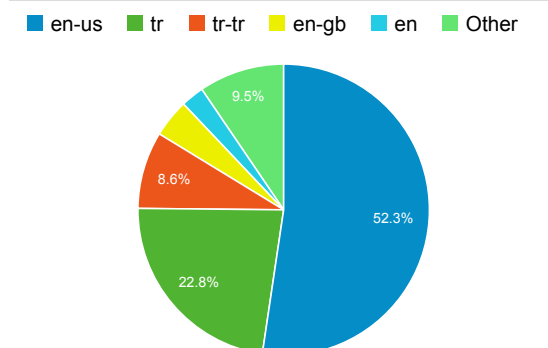

Visits by Language