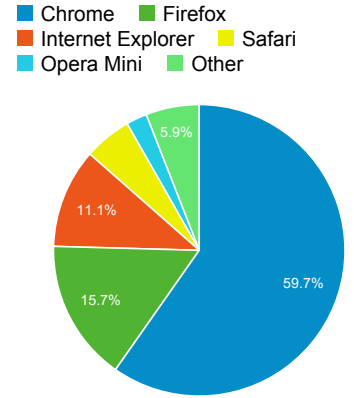

Visits by Browser