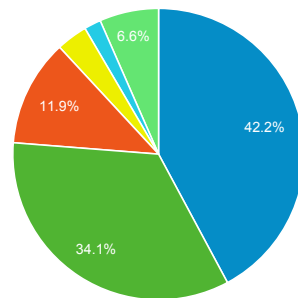

OCW monthly reports

Jan 1, 2014 - Jan 31, 2014

Visit Duration by Page Title

Page Title	Visit Duration
Middle East Technical University OpenCourseWare	299:06:47
Course: Mekanizma Tekniği	122:00:12
Ders: Mekanizma Tekniği	42:46:30
Error	27:41:22
Course: Introduction to Bioinformatics	25:46:06

Visits and Pages / Visit by Country / Territory

Country / Territory	Visits	Pages / Visit
Turkey	11,511	4.18
India	1,171	2.71
United States	1,138	2.68
Philippines	374	1.51
Indonesia	302	2.39
Pakistan	262	4.05
United Kingdom	259	2.37
Malaysia	256	2.25
Germany	218	3.06
(not set)	164	2.10

Visits by Browser

Visits by Full Referrer