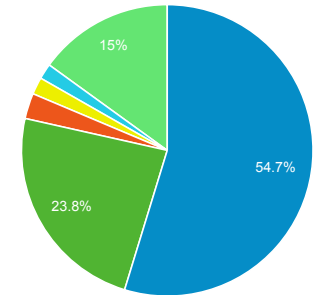

Visits by Full Referrer

google (direct) metu.edu.tr/tr oeconsortium.org/courses/search/ acikders.org.tr/ Other