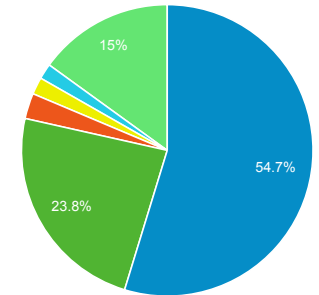

Visitors

Users

Visits and Pages / Visit by Country / Territory

Country / Territory	Sessions	Pages / Session
Turkey	8,180	7.37
United States	1,010	5.92
India	761	6.04
Indonesia	321	2.97
United Kingdom	263	5.63
Philippines	245	4.90
Pakistan	182	6.24
Germany	142	6.67
Malaysia	139	3.12
(not set)	136	3.46

Visits by Language

tr en-us tr-tr en-gb en Other

Visits by Browser

Chrome Firefox Internet Explorer Safari Opera Mini Other

Visits by Full Referrer

google (direct) metu.edu.tr/tr oeconsortium.org/courses/search/ acikders.org.tr/ Other

Visits by Keyword

Keyword	Sessions
(not provided)	7,076
(not set)	6,250
ocw metu	39
fizik deneyleri	24
http://ocw.metu.edu.tr/	22
eres soylemez	19
metu open ware	12
mekanizma tekniđi	10
sunu gven metu history	9
metuopen courseware probability	8