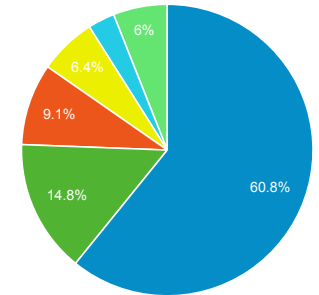

## Visitors

Users

## Visits and Pages / Visit by Country / Territory

Country / Territory	Sessions	Pages / Session
Turkey	8,180	7.37
United States	1,010	5.92
India	761	6.04
Indonesia	321	2.97
United Kingdom	263	5.63
Philippines	245	4.90
Pakistan	182	6.24
Germany	142	6.67
Malaysia	139	3.12
(not set)	136	3.46

## Visits by Language

tr en-us tr-tr en-gb en Other

## Visits by Browser

Chrome Firefox Internet Explorer Safari Opera Mini Other