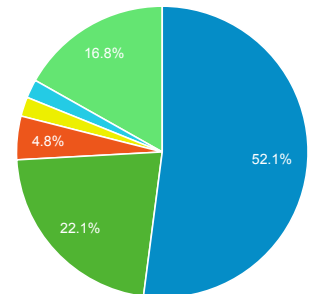

Visitors

Visits and Pages / Visit by Country / Territory

Country / Territory	Sessions	Pages / Session
Turkey	4,263	8.46
United States	940	5.13
India	880	5.63
Malaysia	393	3.54
Philippines	373	3.34
United Kingdom	220	6.58
Pakistan	190	6.02
Hungary	157	3.52
Germany	143	5.10
Russia	133	1.50

Visits by Language

en-us tr tr-tr en-gb en Other

Visits by Browser

Chrome Firefox
Internet Explorer Safari
Opera Mini Other

Visits by Full Referrer

google (direct)
metu.edu.tr/tr metu.edu.tr/
acikders.org.tr/ Other

Visits by Keyword

Keyword	Sessions
(not set)	4,649
(not provided)	4,598
http://ocw.metu.edu.tr/course/view.php?id=85	20
experiment linear motion	16
linear motion experiment	14
basics of electrical and electronics engineering	13
ocw metu	9
physics lab experiments	9
java pdf ders notları	8
concept of teaching	7