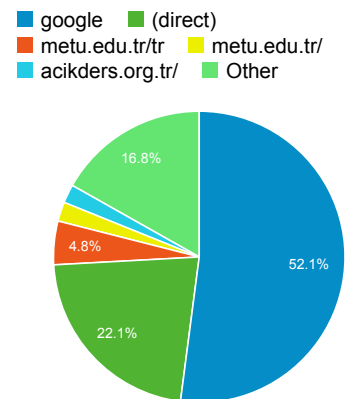

Visitors

Visits and Pages / Visit by Country / Territory

Country / Territory	Sessions	Pages / Session
Turkey	4,263	8.46
United States	940	5.13
India	880	5.63
Malaysia	393	3.54
Philippines	373	3.34
United Kingdom	220	6.58
Pakistan	190	6.02
Hungary	157	3.52
Germany	143	5.10
Russia	133	1.50

Visits by Language

Visits by Browser

Visits by Full Referrer

Visits by Keyword

Keyword	Sessions
(not set)	4,649
(not provided)	4,598
http://ocw.metu.edu.tr/course/view.php?id=85	20
experiment linear motion	16
linear motion experiment	14
basics of electrical and electronics engineering	13
ocw metu	9
physics lab experiments	9
java pdf ders notları	8
concept of teaching	7