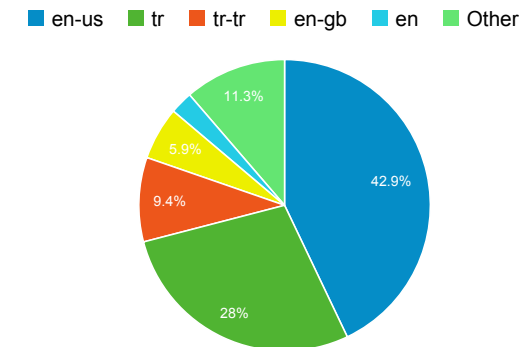

Visits by Language