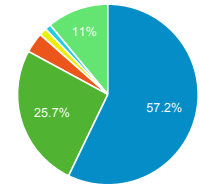

Visits by Full Referrer